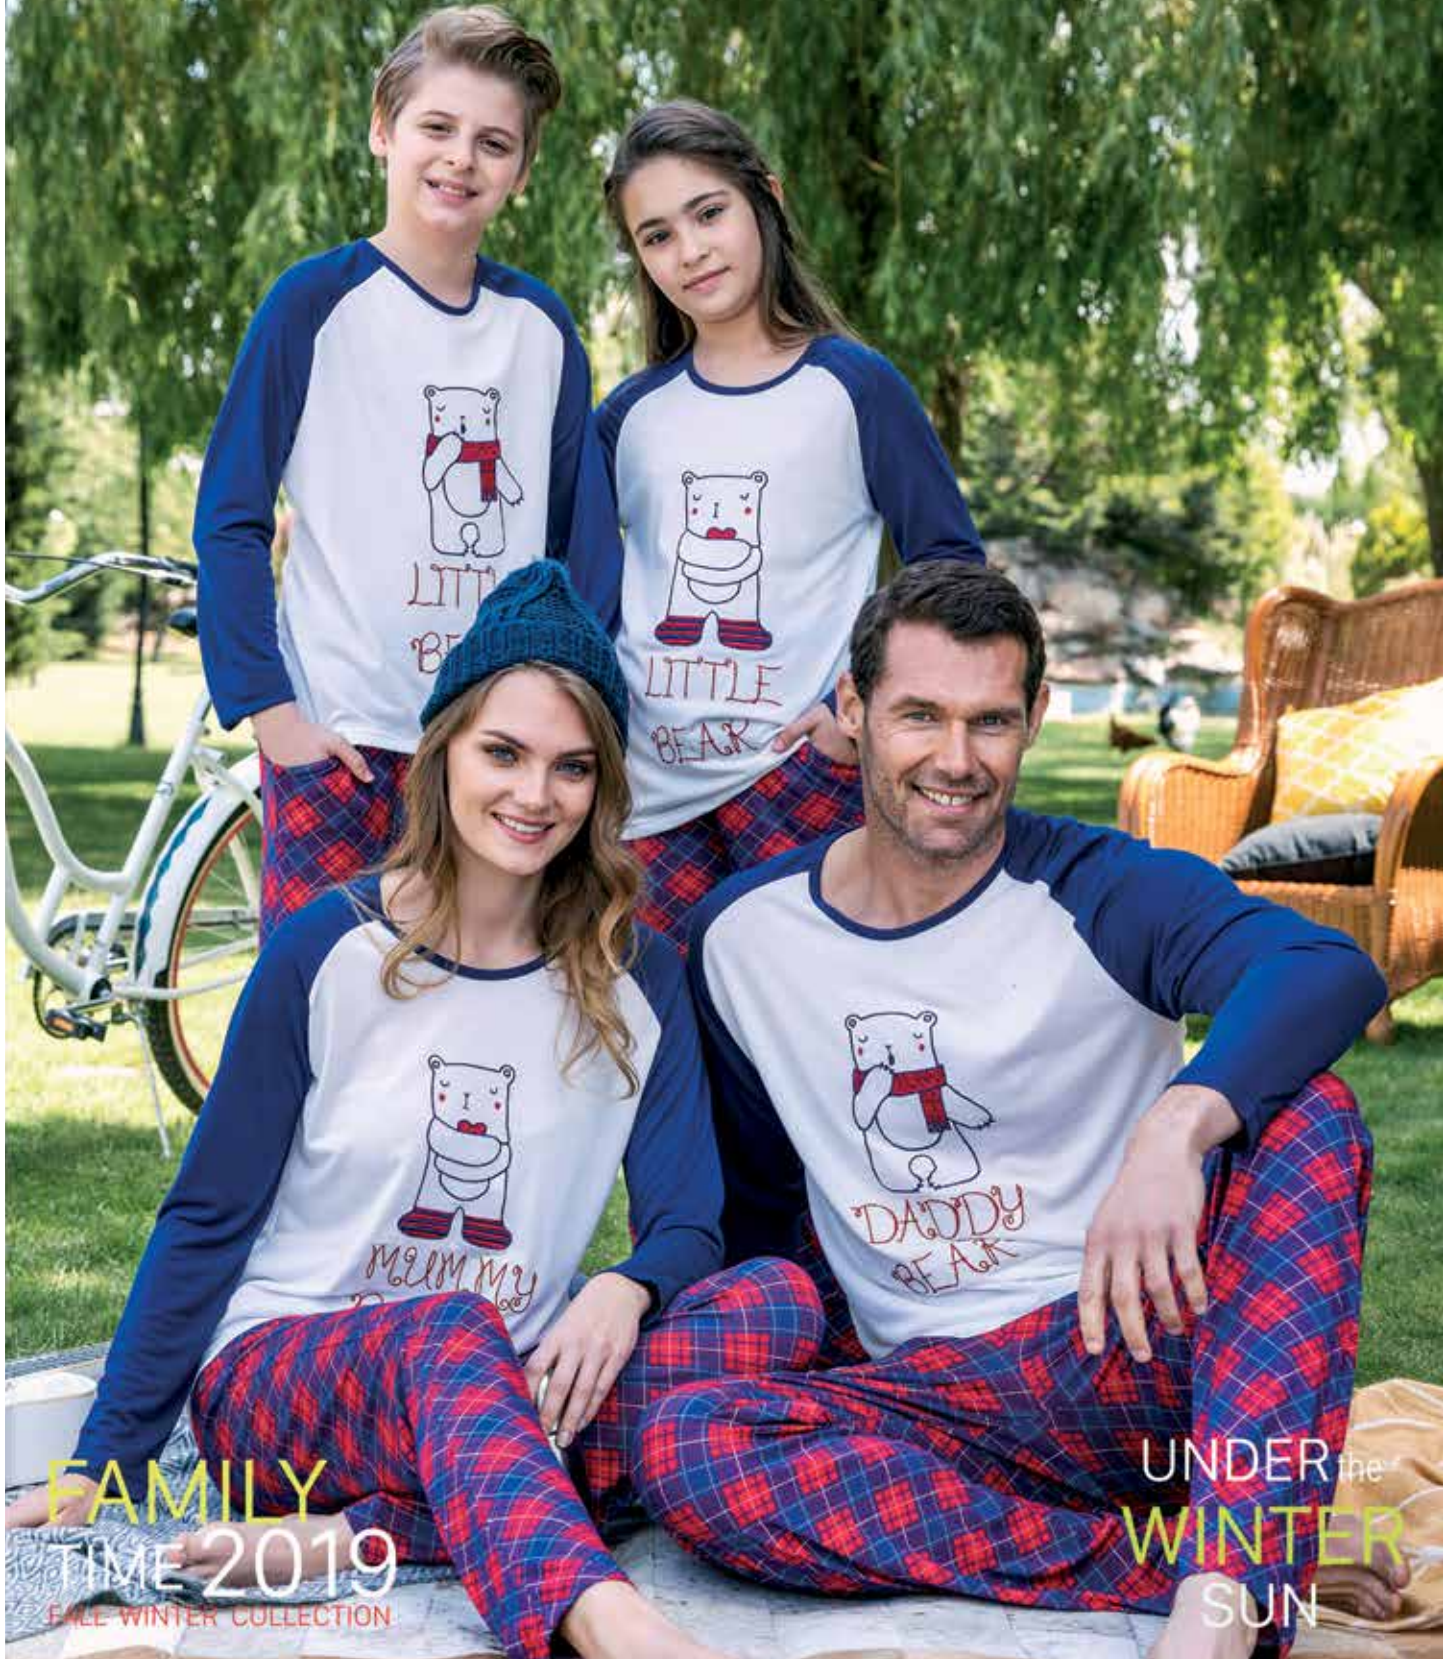

# Yeniinci®

H O M E W E A R

FAMILY  
TIME 2019  
FALL WINTER COLLECTION

UNDER the  
WINTER  
SUN

[WWW.YENIINCI.COM](http://WWW.YENIINCI.COM)

FALL / WINTER COLLECTION 2019

*new pearl*

BPJ 1322  
gri / grey  
VISKON DOKUMA  
VISCOSE RIB KNIT  
S M L XL